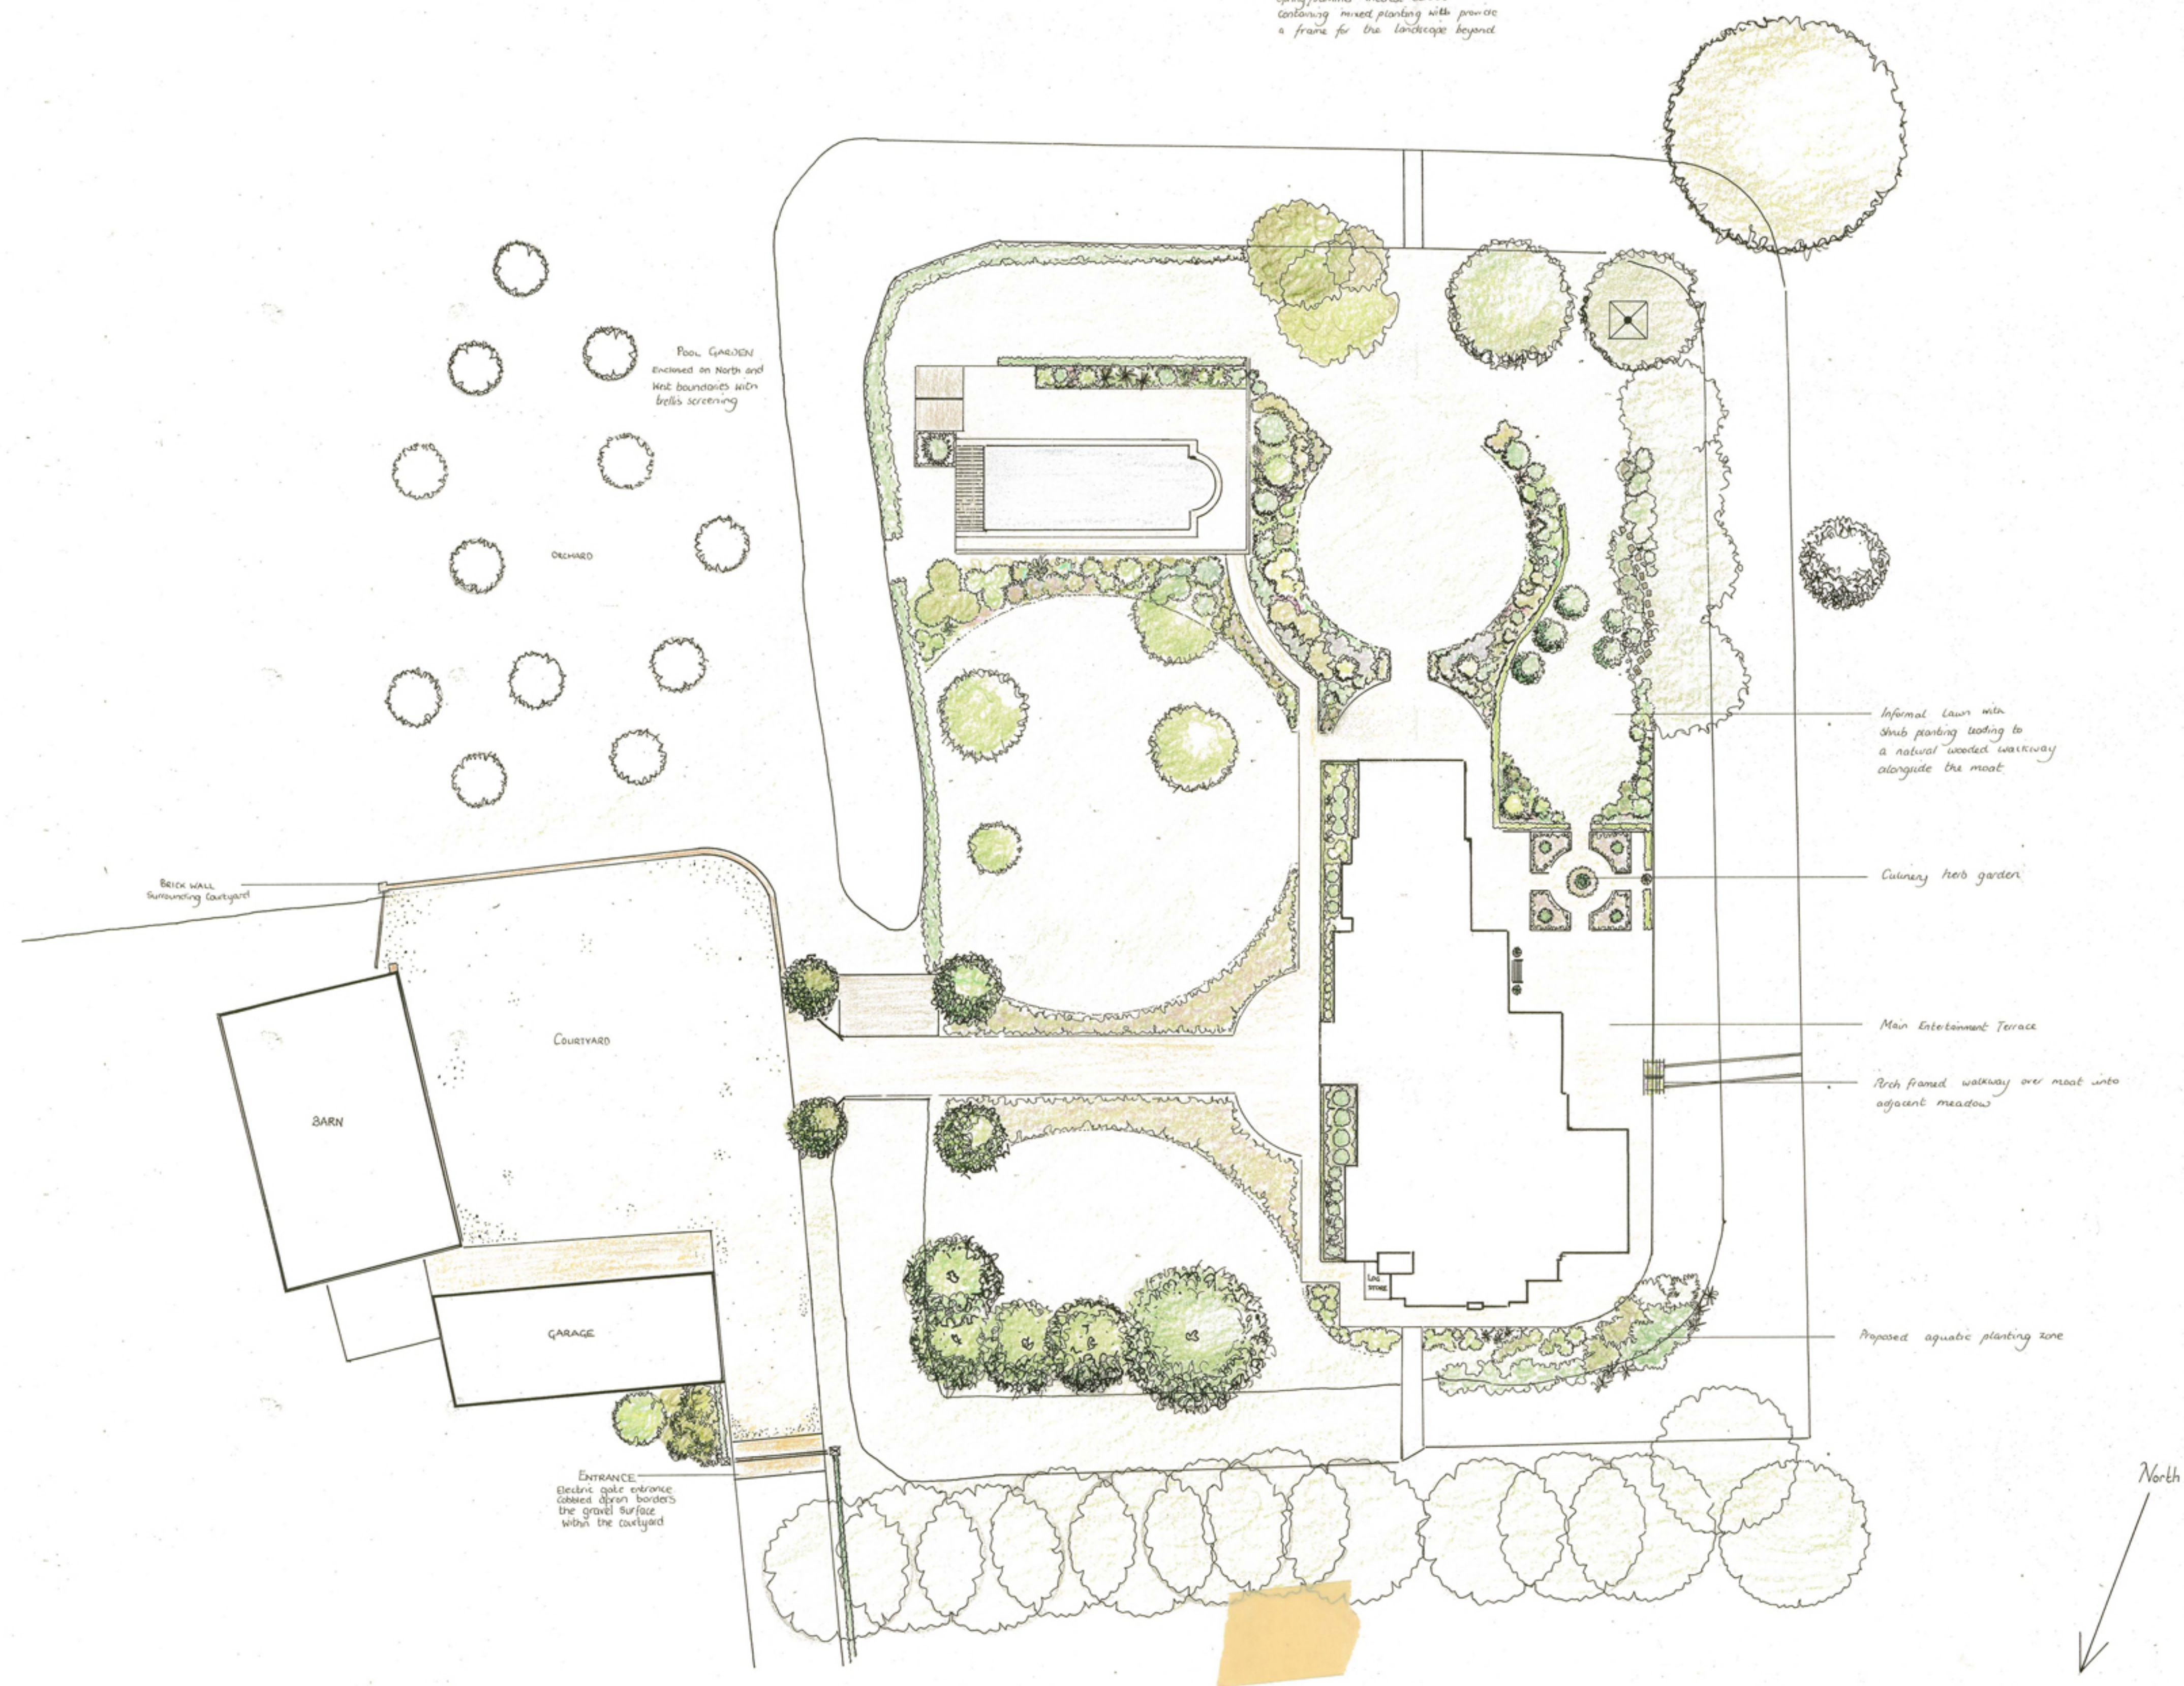

FORMAL GARDEN  
 Spring/Summer interest borders  
 containing mixed planting with prunice  
 a frame for the landscape beyond

BRN/DENE TO OUTHAMS  
 SUGGESTED SURFACE: TERRAZZO SETTS

SCALE 1:200

**HASKETT LIMITED**  
 Rowan Cottage, Cannons Green,  
 Fyfield, Essex CM5 0TG  
 T: 01277 899594  
 Richard Wallden: 07850 761865  
 Helen Boem: 07930 403484

---

Job no: 10/003  
 Scale: 1:200 Date: 25th January 2010  
 Drawing no: 01 Revisions:  
 Drawn By: HPB